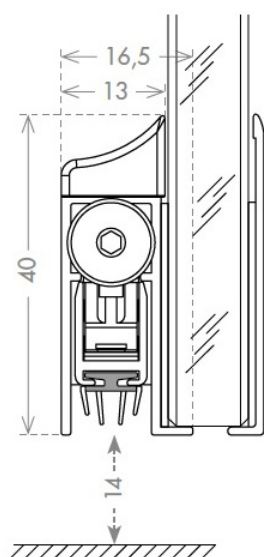

PRODUCT SHEET

Description:

Drop Down Alu Profile, "D" ,F/Glass Doors, 930mm, W/Adhesive Tape, 40mm Profile Height, 14mm Drop Function, Can be shorten, 150mm on the opposite Side to the Plunger, Tested to 200.000, closing Cycles, Anodized Finish, Polypropylene Brush Seal (D)

Item number:

15.22.640-0

| Units | Box | Carton | HS Code | Barcode |
|-------|-----|--------|------------|--|
| Set | 1 | 15 | 8302415000 |  |
| | | | | 5704866460170 |

PLUNGER TYPE

SEALS

SISO A/S

Mileparken 11
DK-2740 Skovlunde
Denmark
VAT: DK 24786013